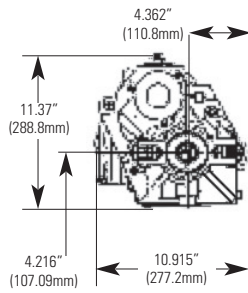

30mm M230LF Chain Gun

Ammunition Types: M789, M788, ADEN/DEFA

Automatic Cannon

The 30mm M230LF is a more capable version of the 30mm cannon featured on the Apache helicopter and is a member of the Chain Gun family of externally powered, combat-reliable conventional automatic weapons. The M230LF boasts a DC drive motor with a firing rate of 200 rounds per minute. Other features include an anti-hangfire system, extended-length barrel for enhanced muzzle velocity and a delinking feeder that allows the use of linked ammunition. The M230LF is ideal for use on ground vehicles and patrol boats.

Dimensions

M789 HEDP

M788 TP

Characteristics	Imperial	Metric
Recoil		
Ground Vehicle	6,300 lb	28,022 N
Naval	1,650 lb	7,339 N
Weight*		
Receiver	76 lb	34.5 kg
Feeder	39 lb	17.7 kg
Barrel	45 lb	20.4 kg
Total	160 lb	72.6 kg
Rate of Fire	Cyclic, 200 rounds per minute	
Power Required	1 horsepower	
Clearing Method	Cook off safe, open bolt	
Safety	Absolute hangfire protection	
Case Ejection	Side	