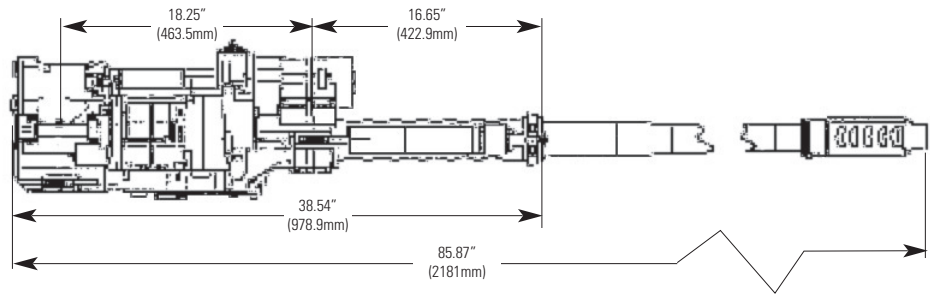

30mm M230LF Chain Gun

Ammunition Types: M789, M788, ADEN/DEFA

Automatic Cannon

The 30mm M230LF is a more capable version of the 30mm cannon featured on the Apache helicopter and is a member of the Chain Gun family of externally powered, combat-reliable conventional automatic weapons. The M230LF boasts a DC drive motor with a firing rate of 200 rounds per minute. Other features include an anti-hangfire system, extended-length barrel for enhanced muzzle velocity and a delinking feeder that allows the use of linked ammunition. The M230LF is ideal for use on ground vehicles and patrol boats.

Dimensions

M789 HEDP

M788 TP

Characteristics	Imperial	Metric
Recoil		
Ground Vehicle	6,300 lb	28,022 N
Naval	1,650 lb	7,339 N
Weight*		
Receiver	76 lb	34.5 kg
Feeder	39 lb	17.7 kg
Barrel	45 lb	20.4 kg
Total	160 lb	72.6 kg
Rate of Fire	Cyclic, 200 rounds per minute	
Power Required	1 horsepower	
Clearing Method	Cook off safe, open bolt	
Safety	Absolute hangfire protection	
Case Ejection	Side	