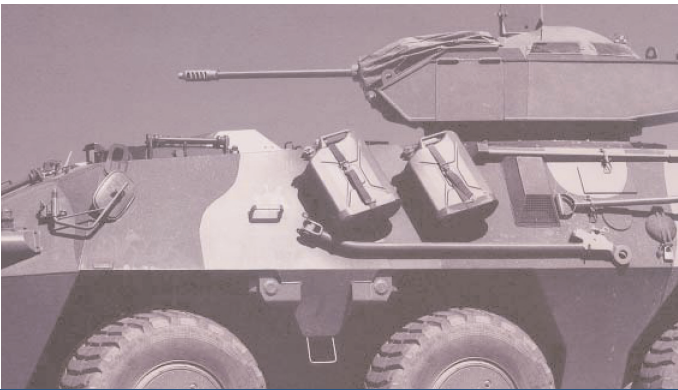

# 30mm M230LF Chain Gun

**Ammunition Types: M789, M788, ADEN/DEFA**

## Automatic Cannon

The 30mm M230LF is a more capable version of the 30mm cannon featured on the Apache helicopter and is a member of the Chain Gun family of externally powered, combat-reliable conventional automatic weapons. The M230LF boasts a DC drive motor with a firing rate of 200 rounds per minute. Other features include an anti-hangfire system, extended-length barrel for enhanced muzzle velocity and a delinking feeder that allows the use of linked ammunition. The M230LF is ideal for use on ground vehicles and patrol boats.

Other features and benefits include:

- Effective, lightweight, and easy to maintain
- Reliability of 22,000 mean rounds between failure
- Fires M789 HEDP, M788 TP and NATO standard 30mm ADEN/DEFA ammunition
- Multi-role, multi-target system capability

## Dimensions

**M789 HEDP**

**M788 TP**

Characteristics	Imperial	Metric
Recoil		
Ground Vehicle	6,300 lb	28,022 N
Naval	1,650 lb	7,339 N
Weight*		
Receiver	76 lb	34.5 kg
Feeder	39 lb	17.7 kg
Barrel	45 lb	20.4 kg
Total	160 lb	72.6 kg
Rate of Fire	Cyclic, 200 rounds per minute	
Power Required	1 horsepower	
Clearing Method	Cook off safe, open bolt	
Safety	Absolute hangfire protection	
Case Ejection	Side	