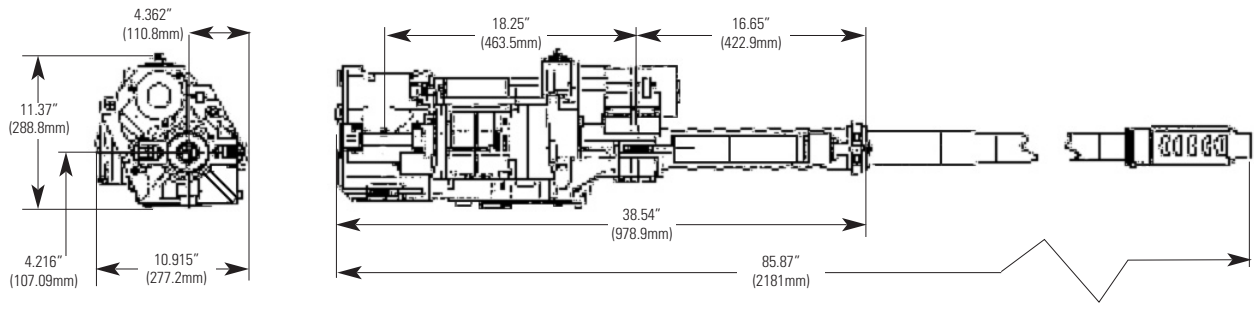

## Automatic Cannon

The 30mm M230LF is a more capable version of the 30mm cannon featured on the Apache helicopter and is a member of the Chain Gun family of externally powered, combat-reliable conventional automatic weapons. The M230LF boasts a DC drive motor with a firing rate of 200 rounds per minute. Other features include an anti-hangfire system, extended-length barrel for enhanced muzzle velocity and a delinking feeder that allows the use of linked ammunition. The M230LF is ideal for use on ground vehicles and patrol boats.

## Dimensions

**M789 HEDP**

**M788 TP**

Characteristics	Imperial	Metric
Recoil		
Ground Vehicle	6,300 lb	28,022 N
Naval	1,650 lb	7,339 N
Weight*		
Receiver	76 lb	34.5 kg
Feeder	39 lb	17.7 kg
Barrel	45 lb	20.4 kg
Total	160 lb	72.6 kg
Rate of Fire	Cyclic, 200 rounds per minute	
Power Required	1 horsepower	
Clearing Method	Cook off safe, open bolt	
Safety	Absolute hangfire protection	
Case Ejection	Side	